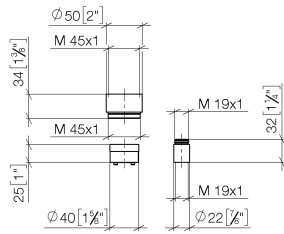

Extension 25 mm -

12 190 970 90

- up to 25 mm: 1 x 12 190 970 90
- 26 mm - 50 mm: 2 x 12 190 970 90

for concealed single-lever shower and bath mixer 36
02X SSS-FF

Extension 25 mm -

12 190 970 90

mm [inches]

Extension 25 mm -

12 190 970 90

12 190 970 90

Spare parts list

No.	Item Number	Name	Quantity used	Delivery time
1	09 17 01 191 90	sleeve	1	2
2	09 14 10 210 90	seal	1	2
3	09 30 11 186 90	disc	1	2
4	09 14 03 160 90	seal	2	2
5	09 14 10 047 90	seal	1	2
6	09 17 01 192 90	sleeve	1	2